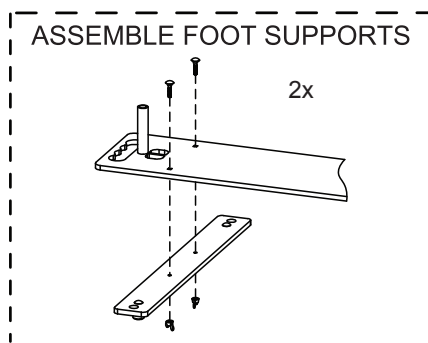

SET UP GUIDE FOR OUTDOOR EVENT ARCH IN STORAGE BOX

Watch set-up video for eas assembling

Use link or QR-code:

www.bannerbow.se/eng-support-outdoor

CONTENT

BANNERBOW®
DESIGNING PORTABLE SPACE

CONTACT INFORMATION