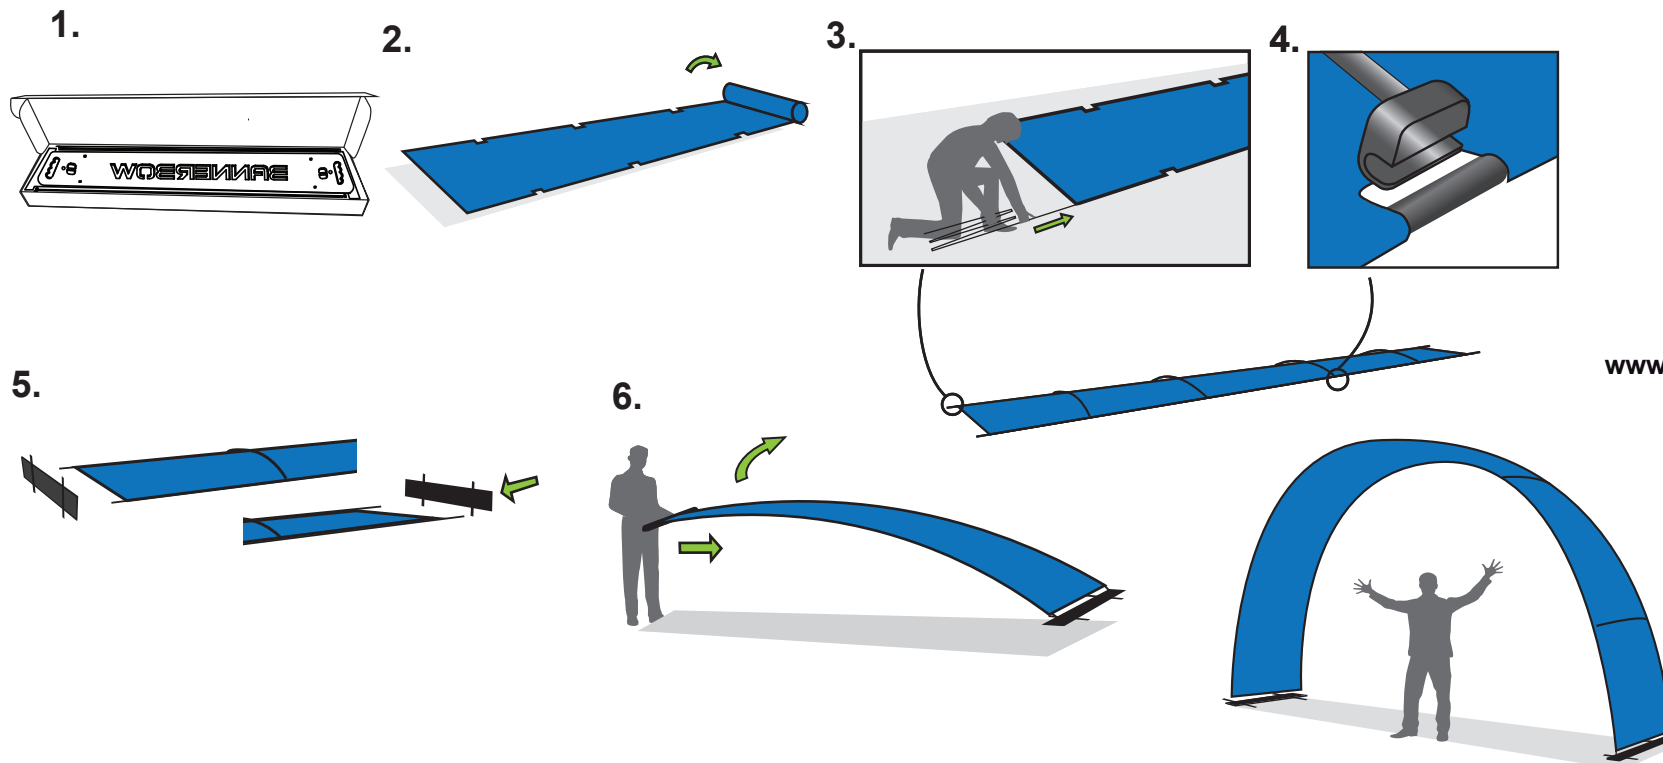

SET UP GUIDE FOR OUTDOOR EVENT ARCH IN STORAGE BOX

Watch set-up video for eas assembling

Use link or QR-code:

www.bannerbow.se/eng-support-outdoor

CONTENT

BANNERBOW®
DESIGNING PORTABLE SPACE

CONTACT INFORMATION