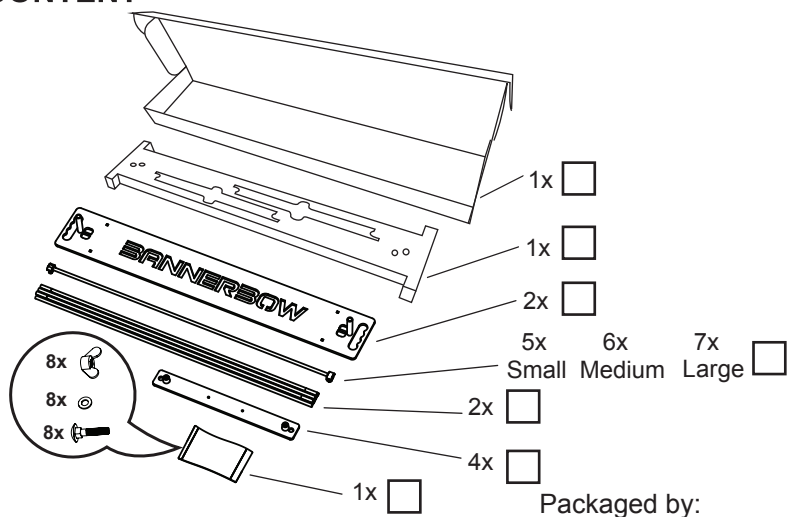

SET UP GUIDE FOR OUTDOOR EVENT ARCH IN STORAGE BOX

Watch set-up video for eas assembling

Use link or QR-code:

www.bannerbow.se/eng-support-outdoor

CONTENT

BANNERBOW®
DESIGNING PORTABLE SPACE

CONTACT INFORMATION