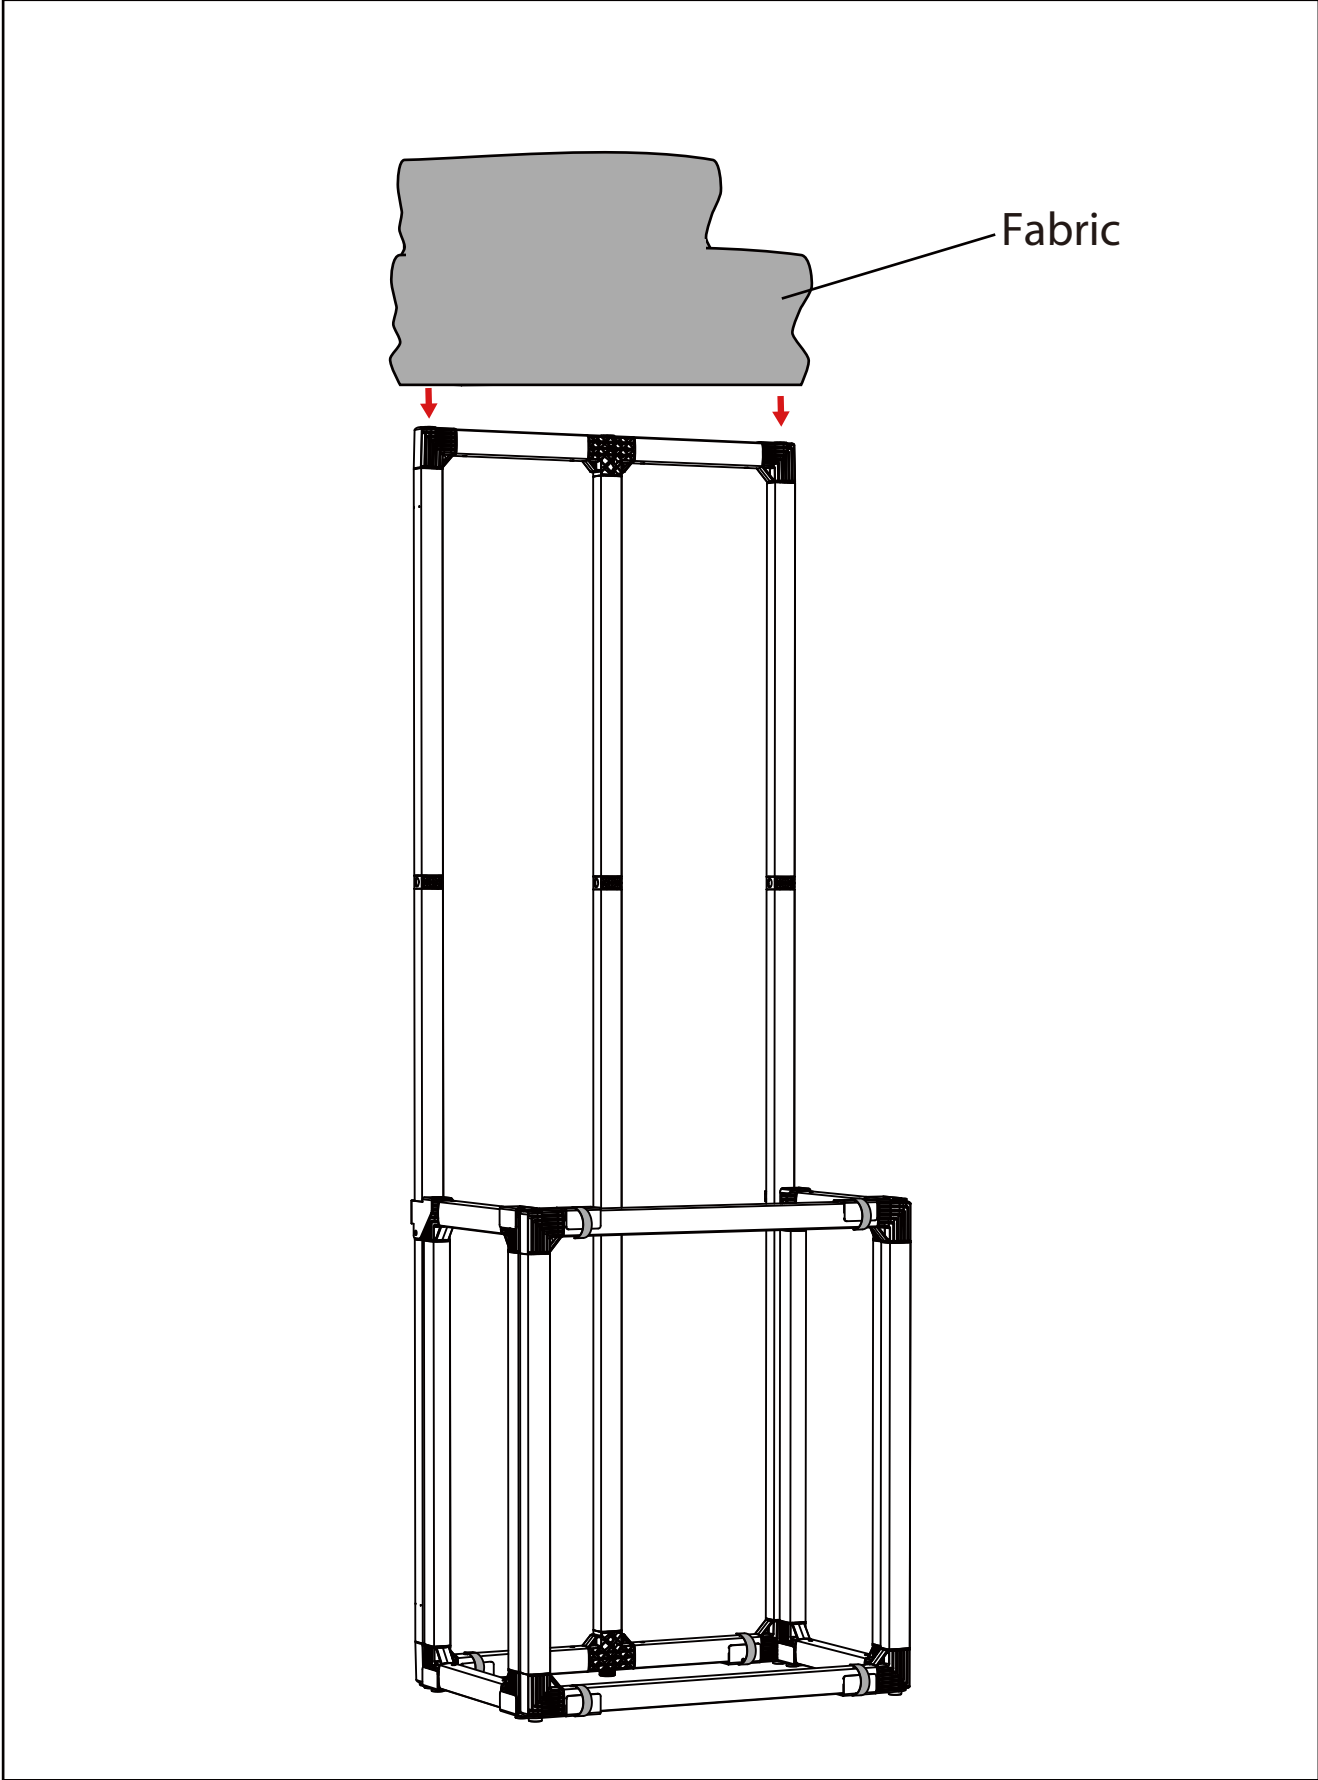

Expand GrandFabric Demo pod with monitor set-up instruction

Backside Frame

Frontside Frame with bracket

Frontside Frame with bracket

1x

1x

1x

1x

Fixed Velcro

Mounting Fabric

Mounting Table top

Mounting Monitor