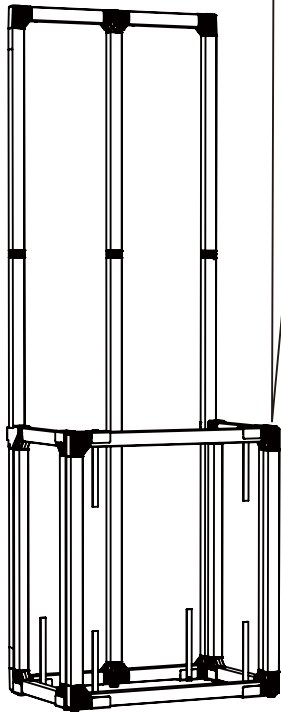

Expand GrandFabric Demo pod with monitor set-up instruction

Backside Frame

Frontside Frame with bracket

Frontside Frame with bracket

1x

1x

1x

1x

Fixed Velcro

Mounting Fabric

Mounting Table top

Mounting Monitor