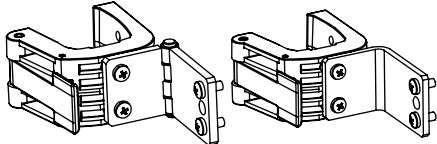

2x

2x

438592-80...85

P