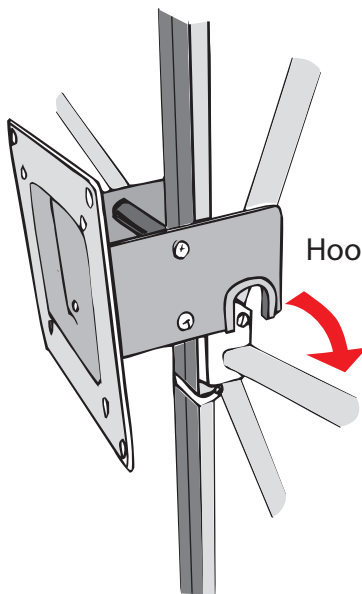

Monitor - Expand MediaWall

Monitor maximum weight:

Sizes 4x3 and 5x3: 5 kg

Sizes 1x3, 2x3 & 3x3: 5 kg with stabilizing feet for the pop-up or 2 kg without stabilizing feet

Back of Monitor

Mount adapter plate to monitor

4x

4x

4x

4x

Alternative VESA standards

Hook on hub