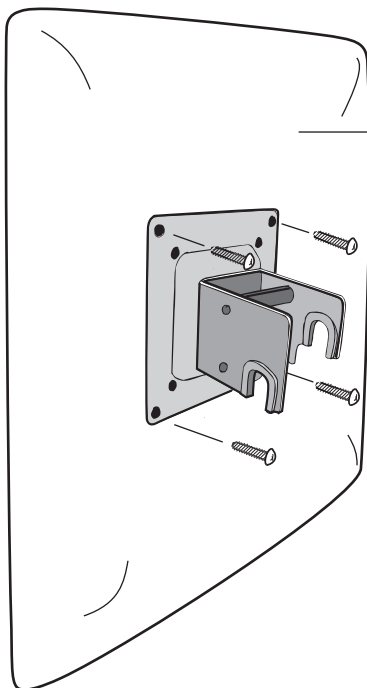

Monitor - Expand MediaWall

Monitor maximum weight:

Sizes 4x3 and 5x3: 5 kg

Sizes 1x3, 2x3 & 3x3: 5 kg with stabilizing feet for the pop-up or 2 kg without stabilizing feet

Back of Monitor

Mount adapter plate to monitor

4x

4x

4x

4x

Alternative VESA standards

Hook on hub