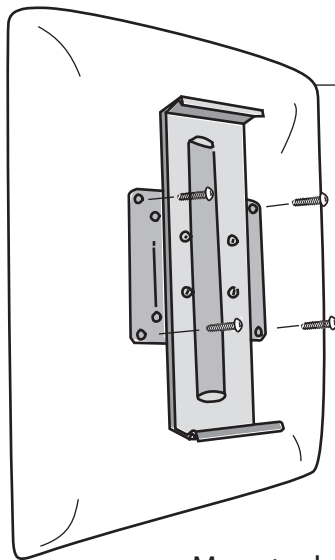

Monitor - Expand BrochureStand

Monitor maximum weight: 2kg

Back of Monitor

Mount adapter plate to monitor

Header for Expand BrochureStand

Snap on to header