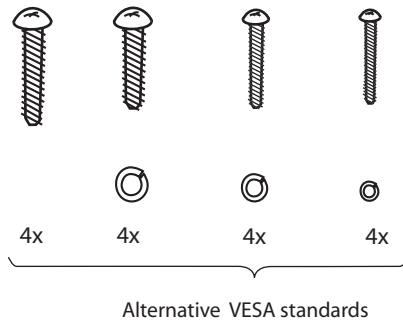

Monitor - Expand BrochureStand

Monitor maximum weight: 2kg

Back of Monitor

Mount adapter plate to monitor

Header for Expand BrochureStand

Snap on to header