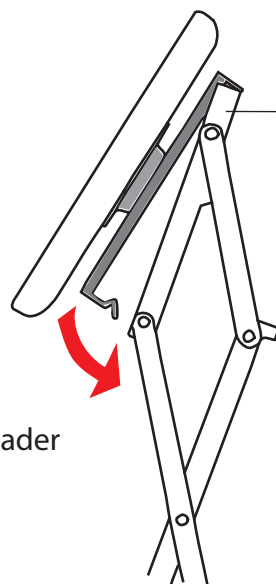

Monitor - Expand BrochureStand

Monitor maximum weight: 2kg

Back of Monitor

Mount adapter plate to monitor

Header for Expand BrochureStand

Snap on to header